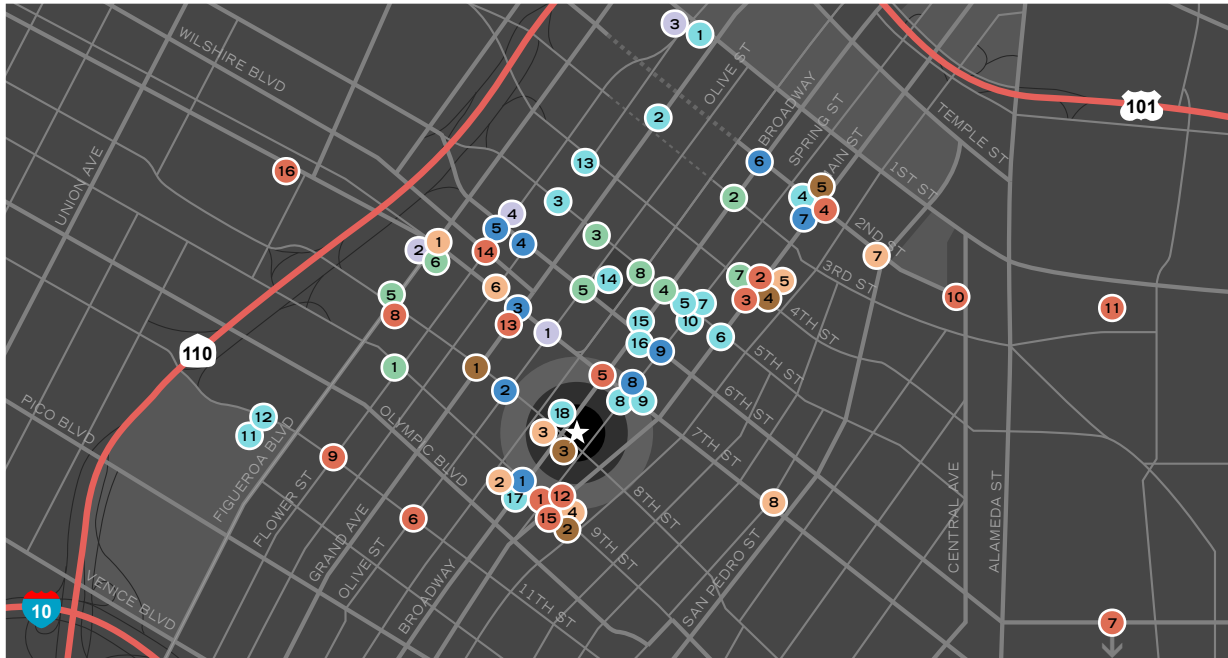

the Chapman

The Neighborhood

EAT

- 1 Angélique Café
8th and Spring
- 2 Pete's
4th and Main
- 3 Blossom
4th and Main
- 4 Pitfire Pizza
2nd and Main
- 5 Clifton's
7th and Broadway
- 6 J Restaurant and Lounge
11th and Olive
- 7 Royal Claytons
7th and Mateo
- 8 Roy's
8th and Figueroa
- 9 Palm Steakhouse
11th and Flower
- 10 Pinkberry
(Coming soon)
2nd and Central
- 11 R23
2nd and Tracition
- 12 Wood Spoon
9th and Spring
- 13 Louie Restaurant
& Gourmet Market
(Coming soon)
7th and Grand
- 14 Takami Sushi
(Coming soon)
Wilshire and Flower
- 15 New Moon
9th and Los Angeles
- 16 Blue Velvet
8th and Garland

SHOP

- 1 7th and Fig
7th and Figueroa
- 2 ReVamp
9th and Broadway
- 3 Planet LuLu
8th and Broadway
- 4 California Market Center
(Sample sales last Friday
of every month)
9th and Los Angeles
- 5 Blends
4th and Main
- 6 Macy's Plaza
7th and Hope
- 7 RIF
2nd and San Pedro
- 8 Flower Mart
7th and Wall

NIGHT LIFE

- 1 Broadway Bar
9th and Broadway
- 2 Golden Gopher
8th and Olive
- 3 7 Grand
7th and Grand
- 4 Library Bar
6th and Hope
- 5 Standard Rooftop Bar
6th and Flower
- 6 Redwood Bar
2nd and Broadway
- 7 Edison
2nd and Main
- 8 626 Reserve
7th and Spring
- 9 Mercury Liquors
(Coming soon)
6th and Spring

ESSENTIALS

- 1 Ralphs Fresh Fare
(Opening in July)
9th and Flower
- 2 Grand Central Market
3rd and Broadway
- 3 Downtown Farmer's
Market
(Every Wednesday)
5th and Grand
- 4 Rite Aid
5th and Broadway
- 5 Famima!!
6th and Olive
& 8th and Figueroa
- 6 Sloan's Dry Cleaners
7th and Figueroa
- 7 Old Bank District DVD
4th and Main
- 8 Red Line Subway Stop
5th and Hill